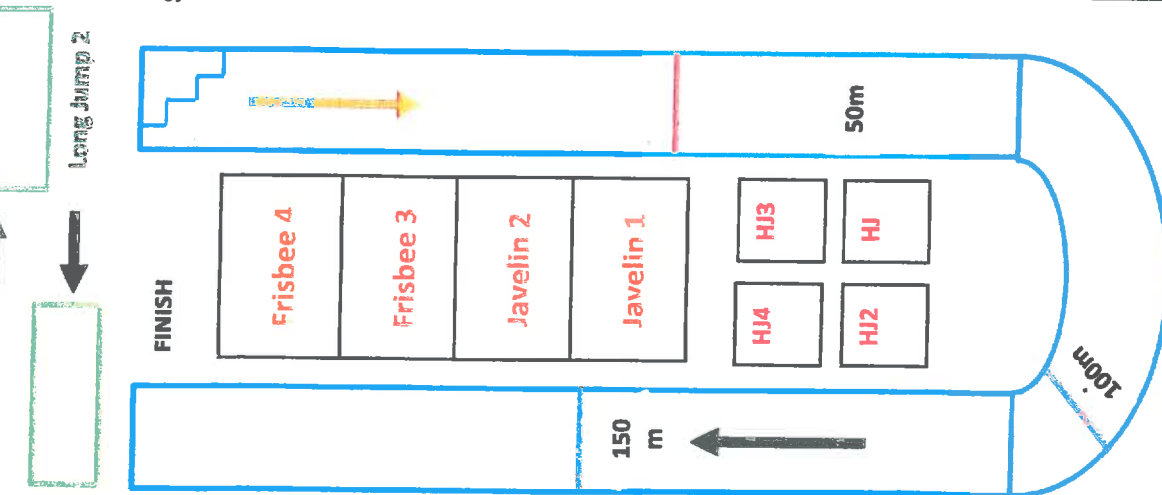

STAFF COL RACK