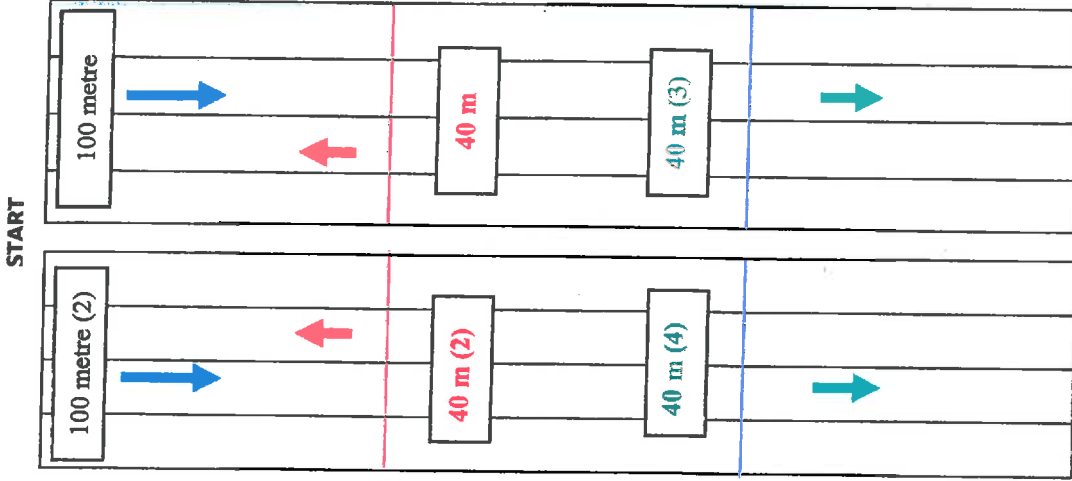

STAFF COL RACK