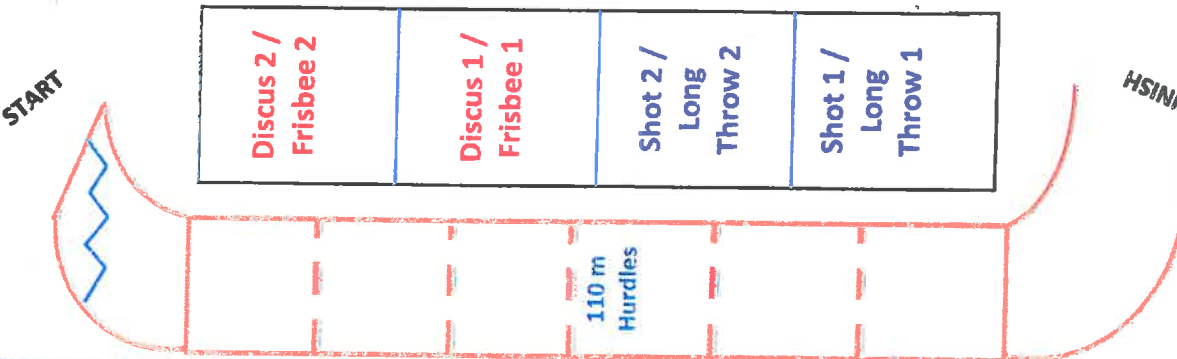

STAFF COL RACK